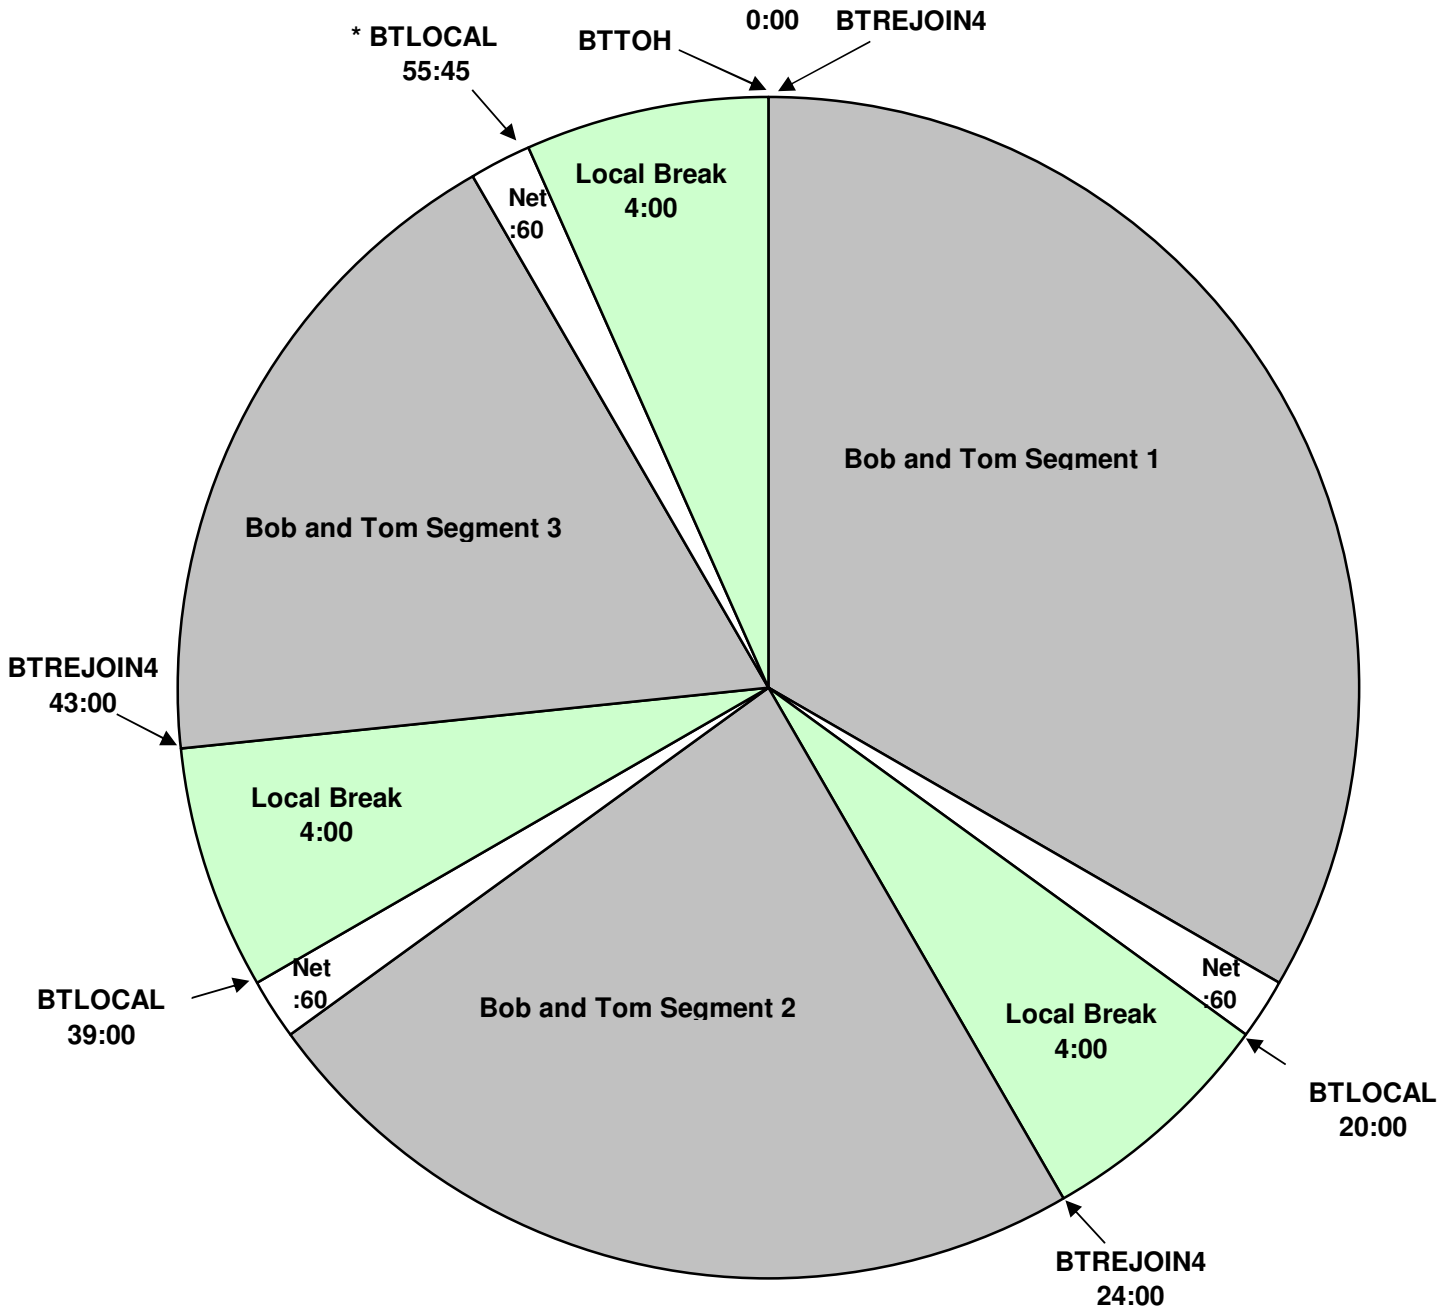

Bob and Tom All-Nighter

PROGRAM CLOCK
Effective January 19, 2009
Premiere XDS PRO4-P Satellite
Monday - Friday 12am - 5am Eastern

For Technical Assistance call:
Premiere Network Operations: 800-276-4431
Technical Info: <http://engineering.premiereradio.com>

All breaks float except for *55:45
BTLOCAL fires local stop sets